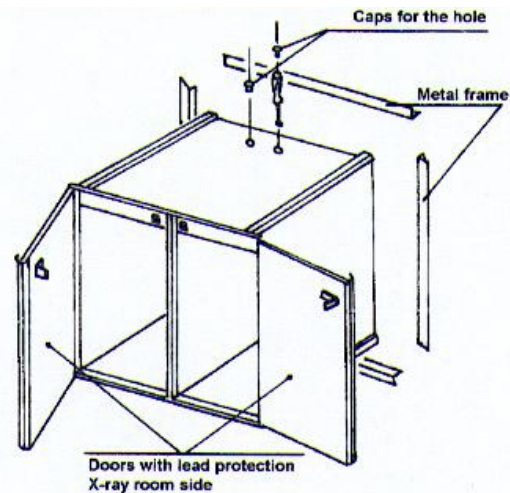

CAWO Darkroom Accessories

Characteristics of the products described in this publication can be changed at any time without notice

CAWO Cassette Hatch

The CAWO Cassette Hatch enables you to transfer cassettes from the X-ray room into the darkroom saving the darkroom from the incidence of daylight and X-ray radiation.

Technical Data:

- Housing: powder coated steel
- Bottom: special coated for safety for cassettes
- Doors: 180 ° opening
  lightproof interlocking

printed in April 2009

CAWO Photochemisches Werk GmbH
P.O. Box 1129
D - 86521 Schrobenhausen
Phone: (++49) 8252 9109-0
Fax: (++49) 8252 9109-19
Internet: www.cawo.com
E-mail: cawo@cawo.com