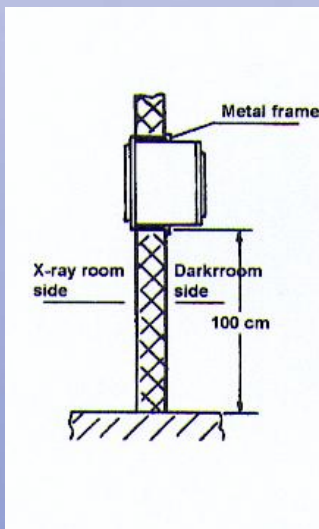

CAWO Darkroom Accessories

Characteristics of the products described in this publication can be changed at any time without notice

CAWO Cassette Hatch

The CAWO Cassette Hatch enables you to transfer cassettes from the X-ray room into the darkroom saving the darkroom from the incidence of daylight and X-ray radiation.

Technical Data:

- Housing: powder coated steel
- Bottom: special coated for safety for cassettes
- Doors: 180 ° opening
  lightproof interlocking

printed in April 2009

CAWO Photochemisches Werk GmbH
P.O. Box 1129
D - 86521 Schrobenhausen
Phone: (++49) 8252 9109-0
Fax: (++49) 8252 9109-19
Internet: www.cawo.com
E-mail: cawo@cawo.com