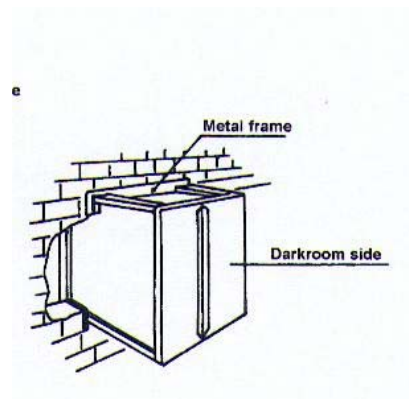

CAWO Darkroom Accessories

Characteristics of the products described in this publication can be changed at any time without notice

CAWO Cassette Hatch

The CAWO Cassette Hatch enables you to transfer cassettes from the X-ray room into the darkroom saving the darkroom from the incidence of daylight and X-ray radiation.

Technical Data:

- Housing: powder coated steel
- Bottom: special coated for safety for cassettes
- Doors: 180 ° opening
  lightproof interlocking

printed in April 2009

CAWO Photochemisches Werk GmbH
P.O. Box 1129
D - 86521 Schrobenhausen
Phone: (++49) 8252 9109-0
Fax: (++49) 8252 9109-19
Internet: www.cawo.com
E-mail: cawo@cawo.com