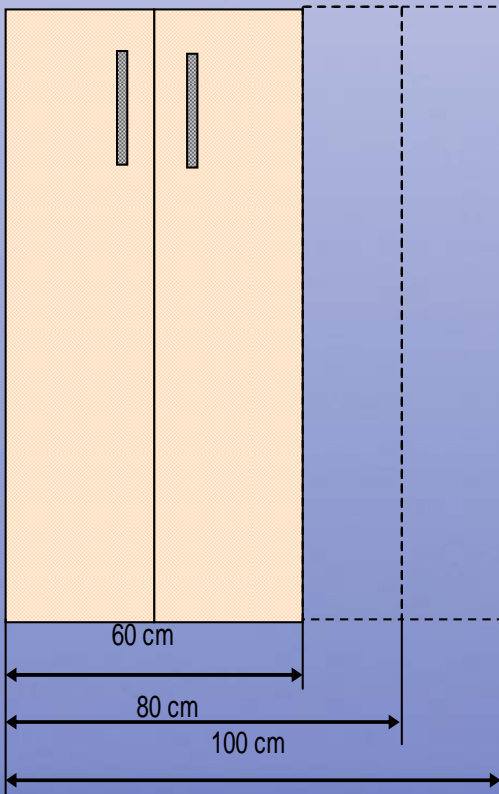

sizes: 87 x 70 x 48,6 cm

with covering plate height: 90 cm

length: 74 cm

depth: 51 cm

optional:

- scribor out-cut (CAWO)
- white light interrupter

sizes: 87 x 70 x 48,6 cm

with covering plate height: 90 cm

length: 74 cm

depth: 51 cm

optional:

- scribor out-cut (CAWO scribor)
- white light interrupter

### CASSETTE STORAGE SHELVES

sizes: 87 x 24/36 x 48,6 cm

with covering plate height: 90 cm

length: 28/40cm

depth: 51 cm

Characteristics of the products described in this publication can be changed at any time without notice

## DOUBLE DOOR COMPARTIMENT

sizes: 87 x 60/80/100 x 48,6 cm  
 with covering plate: height: 90 cm  
 length: 64/84/104 cm  
 depth: 51 cm

printed April 2009

Characteristics of the products described in this publication can be changed at any time without notice