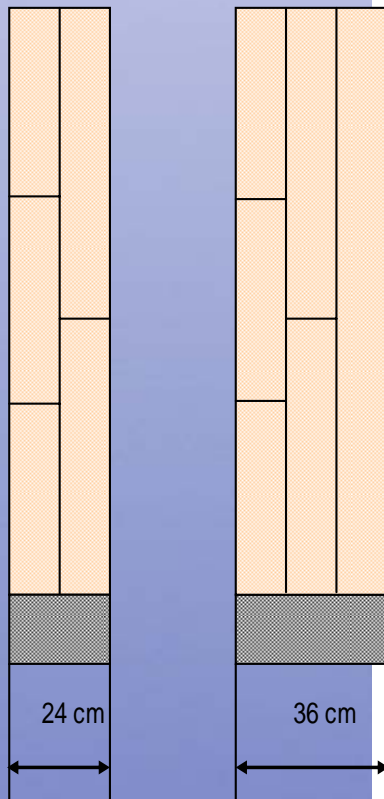

## 3. BASIC CABINET

with cassette storage shelves  
division of film tipping compartment in all current sizes

Film storage capacity for following filmsizes:

35 x 43 cm	24 x 30 cm
40 x 40 cm	18 x 24 cm
35 x 35 cm	13 x 18 cm
20 x 40 cm	9 x 12 cm
15 x 40 cm	

sizes: 87 x 70 x 48,6 cm

with covering plate height: 90 cm

length: 74 cm

depth: 51 cm

optional:

- scribor out-cut (CAWO scribor)
- white light interrupter

### CASSETTE STORAGE SHELVES

sizes: 87 x 24/36 x 48,6 cm

with covering plate height: 90 cm

length: 28/40cm

depth: 51 cm

Characteristics of the products described in this publication can be changed at any time without notice

## DOUBLE DOOR COMPARTIMENT

sizes: 87 x 60/80/100 x 48,6 cm  
 with covering plate: height: 90 cm  
 length: 64/84/104 cm  
 depth: 51 cm

printed April 2009

Characteristics of the products described in this publication can be changed at any time without notice