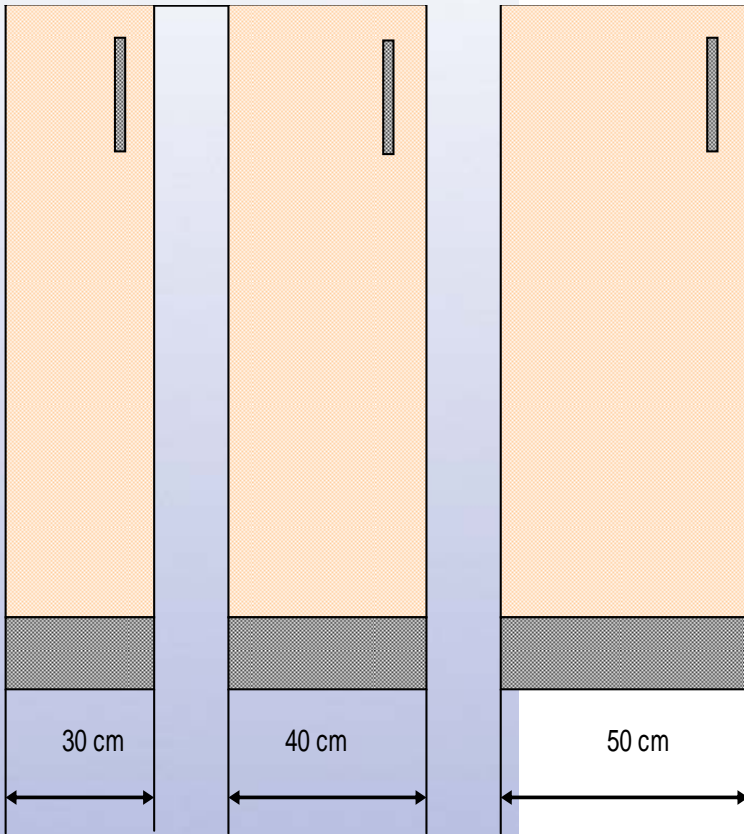

CAWO Darkroom Combination Furniture

SINGLE DOOR COMPARTIMENT

sizes: 87 x 30/40/50 x 48,6 cm
with covering plate:
height: 90 cm
length: 34/44/54 cm
depth: 51 cm