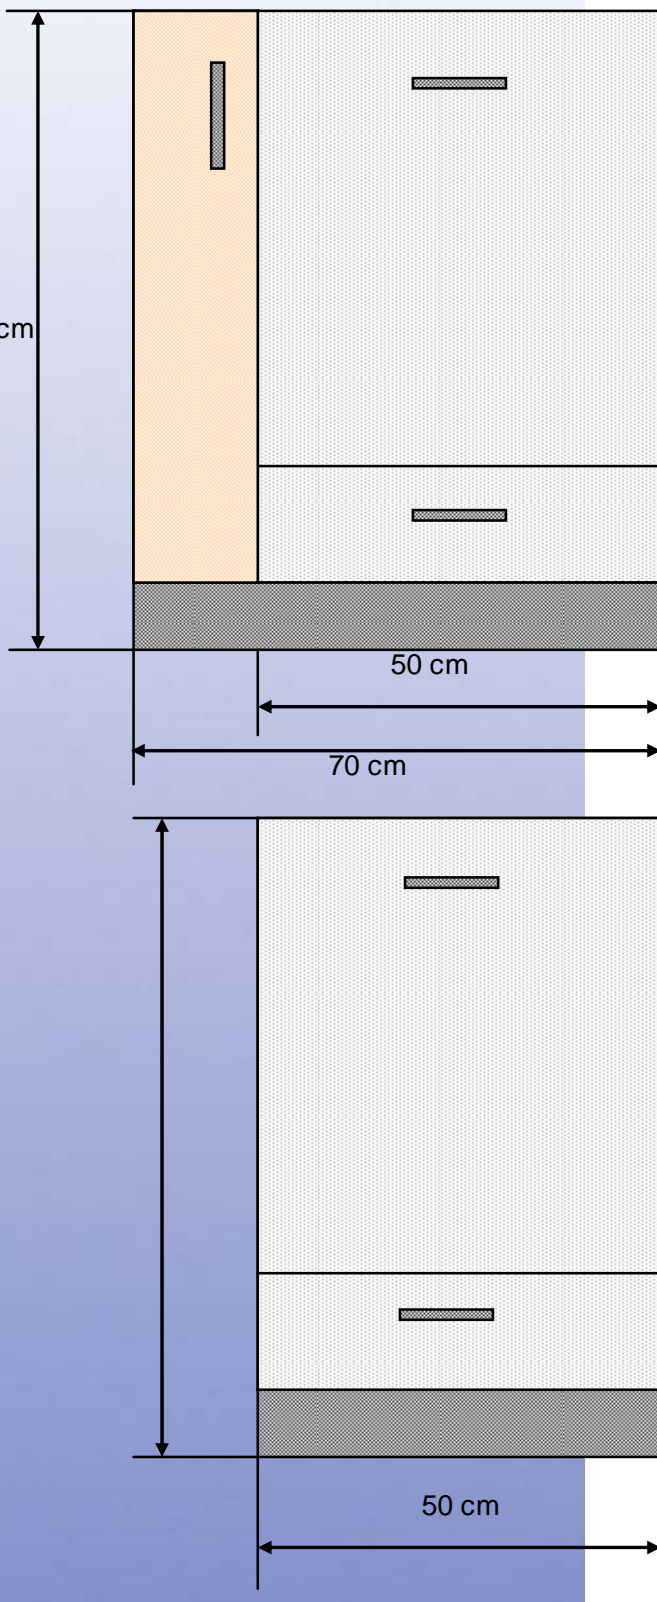

CAWO Darkroom Combination Furniture

Practical and economical wooden topped darkroom working table and storage combination

1. BASIC CABINET

with papertrimming compartment
division of film tipping compartment in all current sizes

Film storage capacity for following filmsizes:

35 x 43 cm	24 x 30 cm
40 x 40 cm	18 x 24 cm
35 x 35 cm	13 x 18 cm
20 x 40 cm	9 x 12 cm
15 x 40 cm	

sizes: 87 x 70 x 48,6 cm

with covering plate height: 90 cm

length: 74 cm

depth: 51 cm

optional:

- scribor out-cut (CAWO)
- white light interrupter

2. BASIC CABINET

without papertrimming compartment
division of film tipping compartment in all current sizes

Film storage capacity for following filmsizes:

35 x 43 cm	24 x 30 cm
40 x 40 cm	18 x 24 cm
35 x 35 cm	13 x 18 cm
20 x 40 cm	9 x 12 cm
15 x 40 cm	

sizes: 87 x 50 x 48,6 cm

with covering plate height: 90 cm

length: 54 cm

depth: 51 cm

optional:

- scribor out-cut (CAWO scribor)
- white light interrupter

printed in April 2009

Characteristics of the products described in this publication can be changed at any time without notice

CAWO Photochemisches Werk GmbH
P.O. Box 1129
D - 86521 Schrobenhausen
Phone: (++49) 8252 9109-0
Fax: (++49) 8252 9109-19
Internet: www.cawo.com
E-mail: cawo@cawo.com