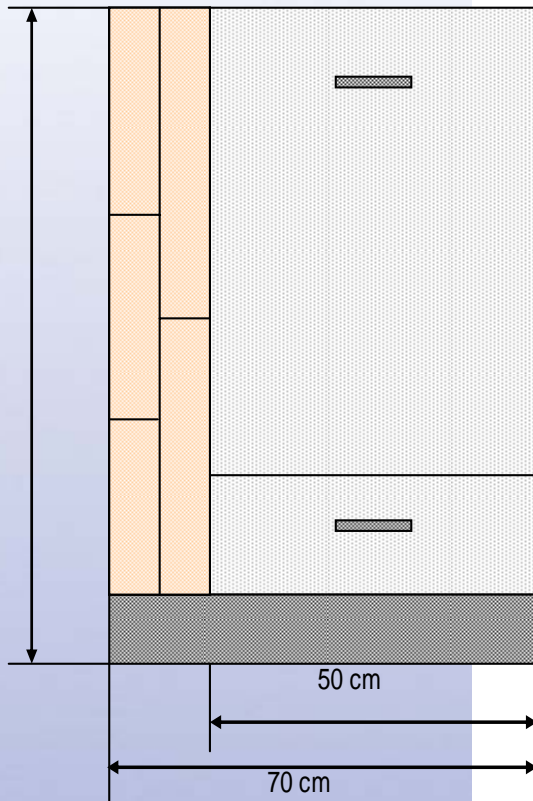

CAWO Darkroom Combination Furniture

3. BASIC CABINET

with cassette storage shelves
division of film tipping compartment in all current sizes

Film storage capacity for following filmsizes:

35 x 43 cm	24 x 30 cm
40 x 40 cm	18 x 24 cm
35 x 35 cm	13 x 18 cm
20 x 40 cm	9 x 12 cm
15 x 40 cm	

sizes: 87 x 70 x 48,6 cm

with covering plate height: 90 cm

length: 74 cm

depth: 51 cm

optional:

- scribor out-cut (CAWO scribor)
- white light interrupter