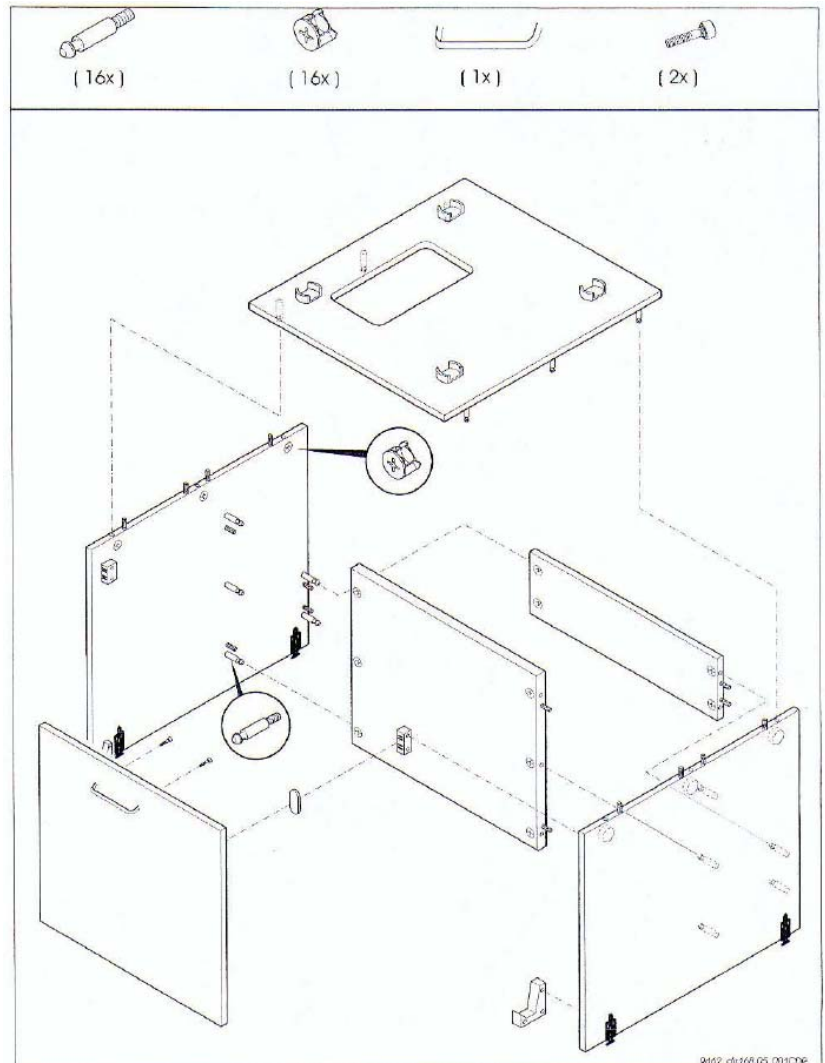

CAWO Supporting Table Mounting Instructions

CAWO Supporting Table for CAWOMAT 2000 IR

When unpacking the table be careful not to throw away any small parts together with the packing

Contents:

Side panel	2 x
Dividing panel	1 x
Lid	1 x
Covering plate	1 x
Cover strip	1 x